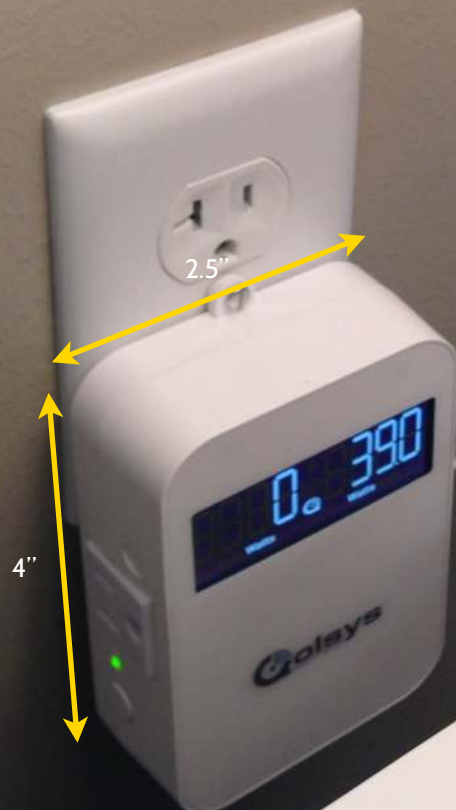

## FEATURES

- Control up to two outlets independently
- See real-time energy usage from the device or from your IQ Panel
- Get historical energy reports
- Assign custom names to your devices
- Create custom schedules to activate devices automatically
- Strengthen your Z-Wave network using the IQ Smart Socket
- Display energy usage in Watts or Kwh